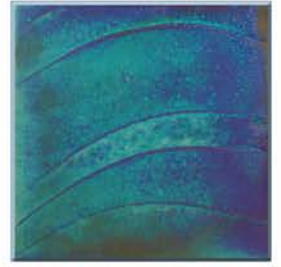

F001  
Tortoiseshell

F002  
Sand

F003  
Dark Chocolate

F004  
Taupe

F005  
Cerulean

F006  
China Pink

F007  
Artichoke

F008  
Liberty Blue

F009  
Crystalline Blue

F010  
Fuschia

F011  
Cobalt Chun

F012  
Iron Chun

F013  
Rustic Brown

F014  
Snow

F015  
Moss

F016  
Mocha

F017  
Milled Pepper

F018  
Pineapple

F019  
Trans Matt

F020  
Trans Gloss

F021  
Ivory

F022  
Oatmeal

F023  
Dijon

F024  
Fossil

F042  
Orchid

F043  
Teal

F044  
Walnut

F045  
Tortilla

F046  
Flint

F047  
Birch

F048  
Glossy Dolomite

Images show glaze applied with two layers and one of glaze  
Please note every effort has been made to make the colours representative of actual product.  
However the colour reproduction method does not always allow for this. Variations in the  
firing process can result in a deviation to the colour achieved.