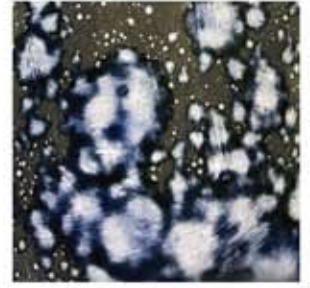

H001
Copper Matt

H002
Alligator

H003
White Crackle

H004
Black Lichen

H005
Blue Crackle

H006
Clear

H007
Copper Blue

H008
Red

H009
Gold

H010
Gun Metal

Please note every effort has been made to make the colours representative of actual product. However the colour reproduction method does not always allow for this. Variations in the firing process can result in a deviation to the colour achieved.